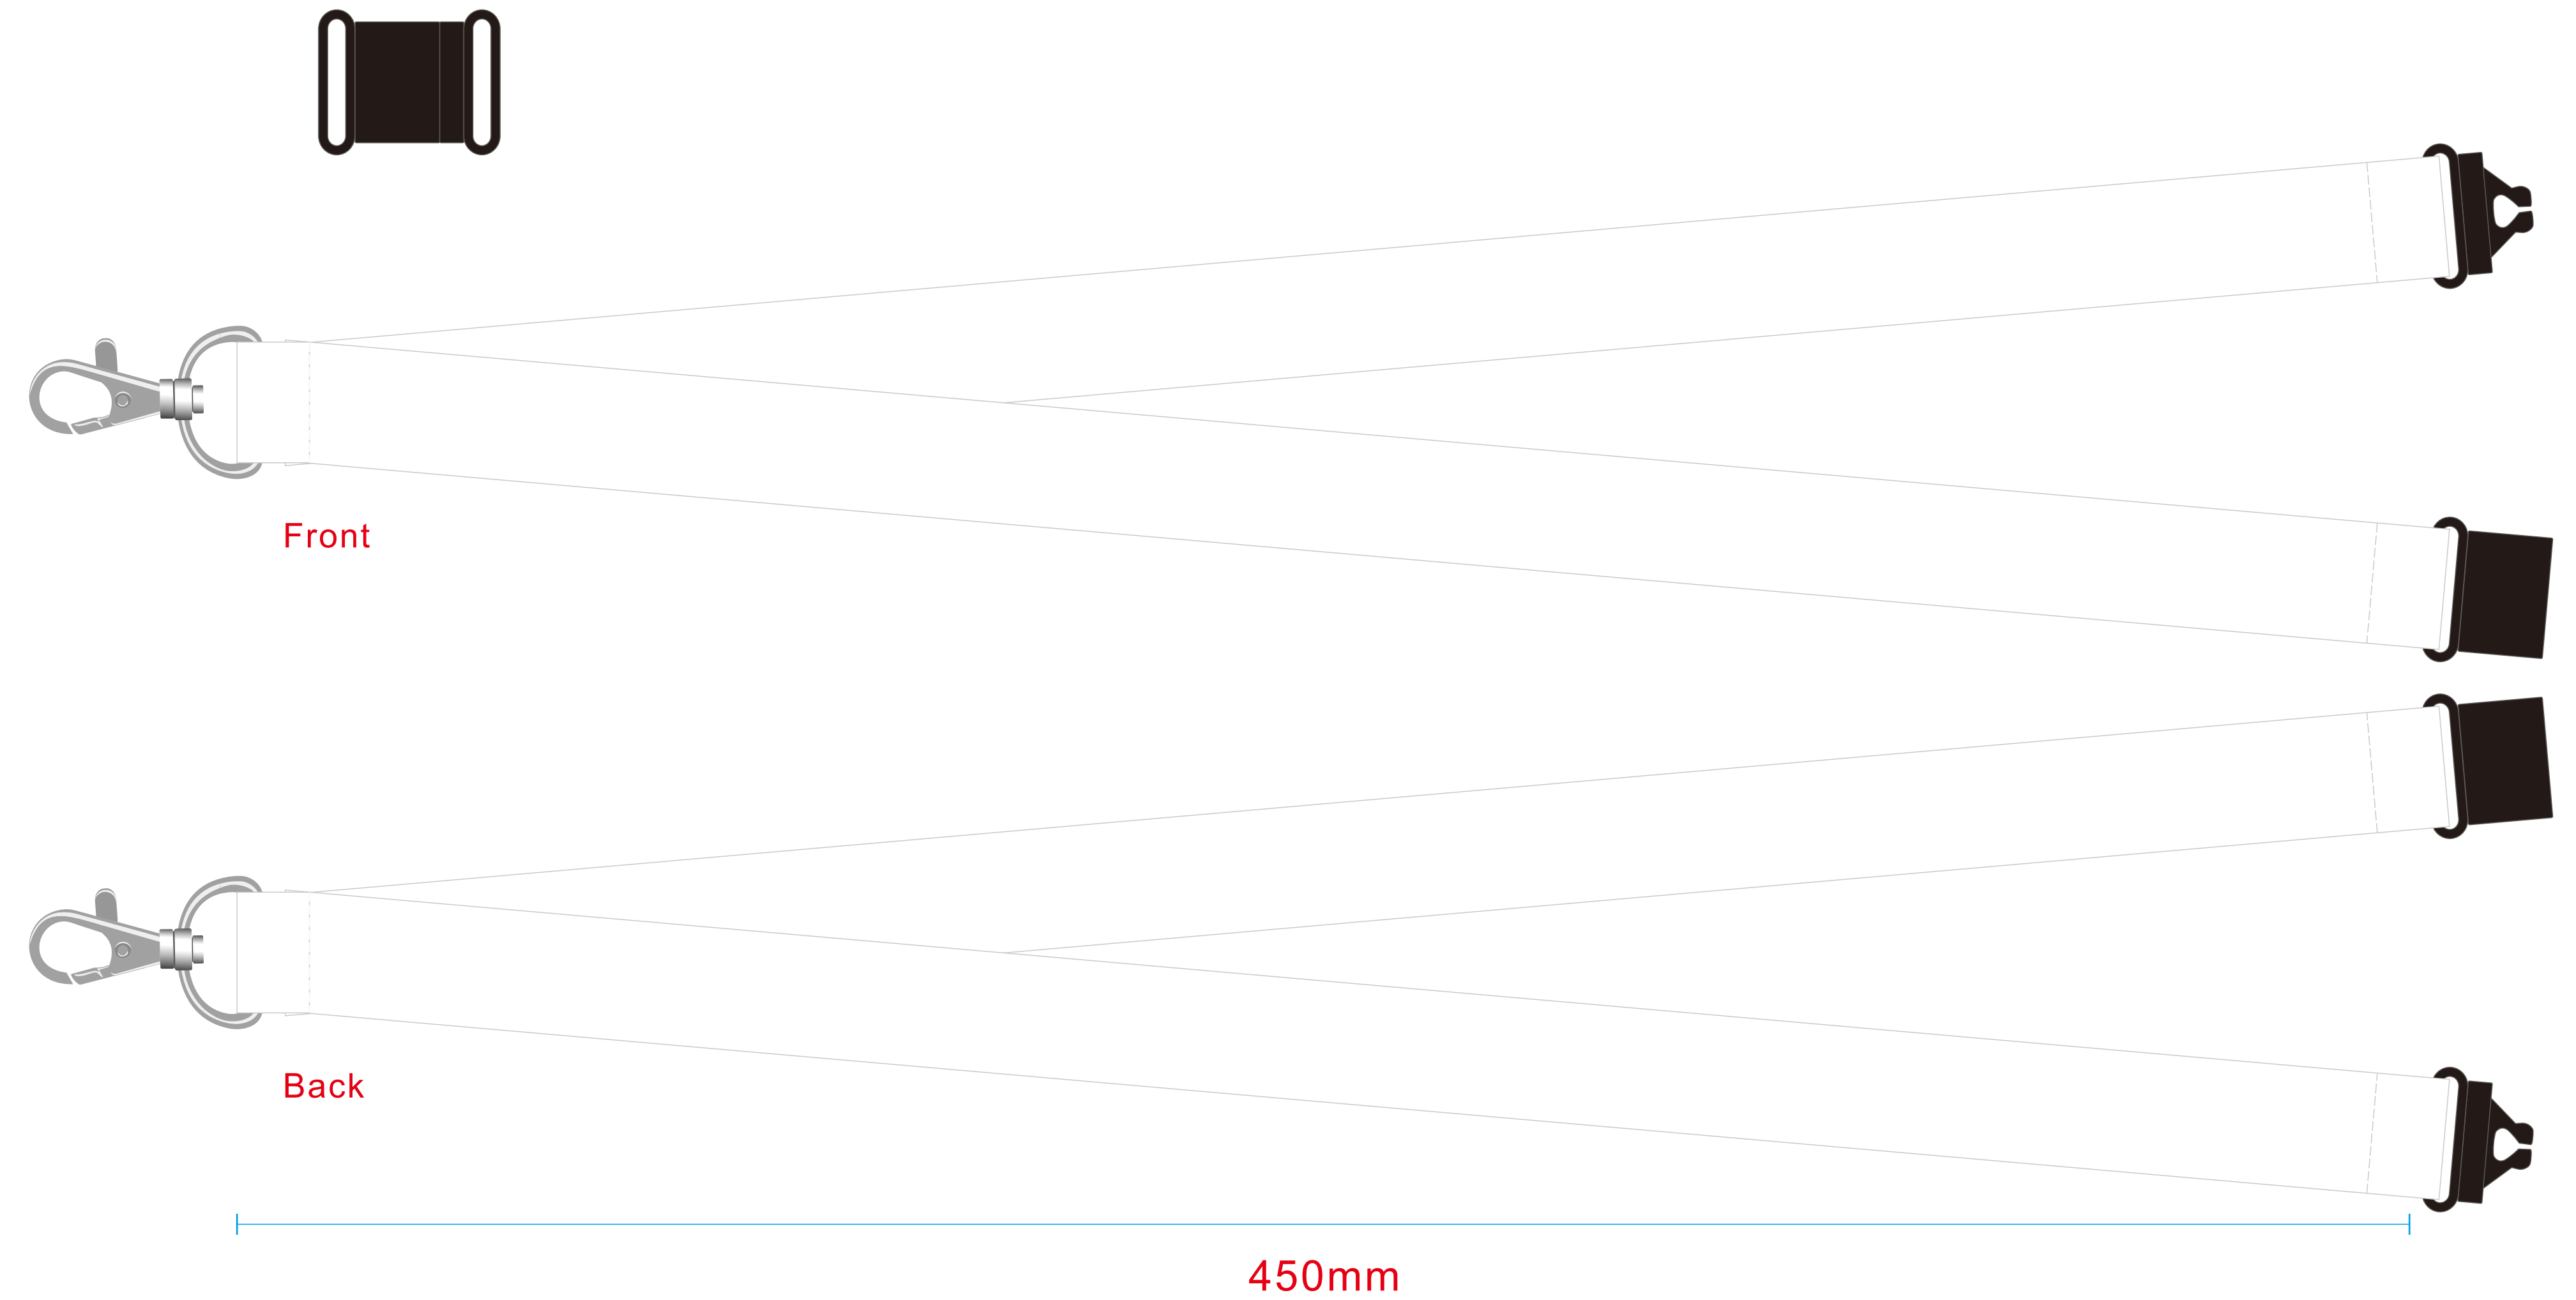

# Approval Proof

900x25mm

## Print Colours

Full Colour Print  
to both sides

## Lanyard Colour

White

25mm x 900mm  
Dye Sublimation Lanyards  
Branding Method: Heat Transfer